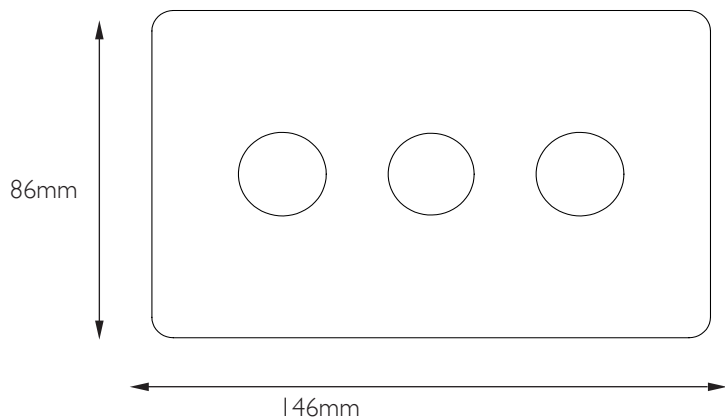

EN3DLEDBN

**3 GANG 400W/LED 2WAY DIMMER SWITCH
86x146x7mm**

- We have added Matt Black & Antique Brass
- 25 year guarantee
- Available in 5 finishes

Minimum Mounting Depth

35mm

Input Voltage

Mains 230V 50Hz

Maximum Load

60W

Construction

Stainless Steel, Polycarbonate, Brass, Silver

IP Rating

IP20

Manufactured in Accordance with

BS EN 60669-2